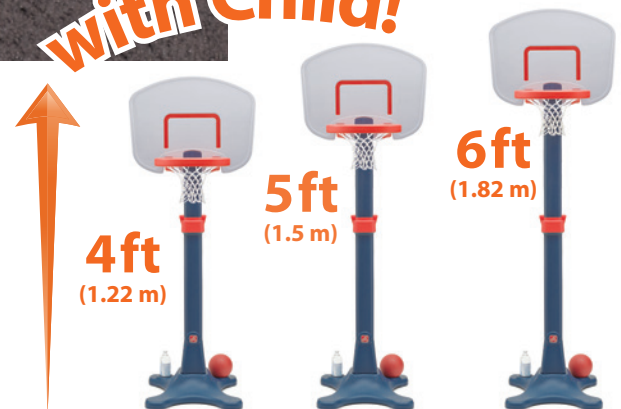

PRODUCT SET-UP DIMENSIONS (H x W x D)		MADE IN U.S.A.	3-YEAR WARRANTY
Lowest - 43.25 x 20.75 x 36.75 in Highest - 61.25 x 20.75 x 36.75 in	Lowest - 109.9 x 52.7 x 93.3 cm Highest - 155.6 x 52.7 x 93.3 cm	Yes U.S. & imported parts. Net and ball made in China.	Yes

PACK	CUBE		WEIGHT		PACKAGING DIMENSIONS (H x W x D)		PACKAGE TYPE	UPS
1	2.91 ft ³	0.08 m ³	8.5 lbs	3.9 kg	24.38 x 9.5 x 21.75 in	61.9 x 24.1 x 55.2 cm	Ind. w/Litho	Yes (dim)

Shootin' Hoops Pro Basketball Set

735700

2+ years

SPORTS

Design and colors may vary

Grows with Child!

A slam dunk for older kids!

- Rim adjusts from 48 in (121.9 cm) to 72 in (182.9 cm)
- Includes large backboard and break-away rim with real woven net
- Base includes two built-in holders for drinks or ball storage
- Base can be weighted down with sand or water (not included)
- Includes one 6 in (15.2 cm) basketball
- Adult assembly required

PRODUCT SET-UP DIMENSIONS (H x W x D)				MADE IN U.S.A.	3-YEAR WARRANTY
Lowest - 66.25 x 29 x 36.75 in Highest - 90 x 29 x 36.75 in		Lowest - 168.3 x 73.7 x 93.3 cm Highest - 228.6 x 73.7 x 93.3 cm		Yes U.S. & imported parts. Net and ball made in China.	Yes