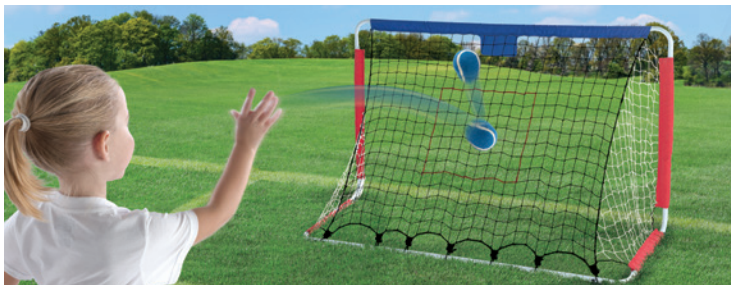

3+ years

SPORTS

Design and colors may vary

Enjoy a fun game of soccer and practice your pitching and catching all in one!

- Fun multi-use sports center with a 2-in-1 soccer goal and pitch-back
- Practice scoring goals or play a game of soccer with your teammates
- Practice throwing and catching on the reverse side of the soccer goal
- Stand closer for pop-up practice and stand farther away for soccer or hockey practice
- Includes 1 soccer ball, 2 hockey sticks, 1 street hockey puck and 1 pitch back ball
- Some minimal adult assembly required